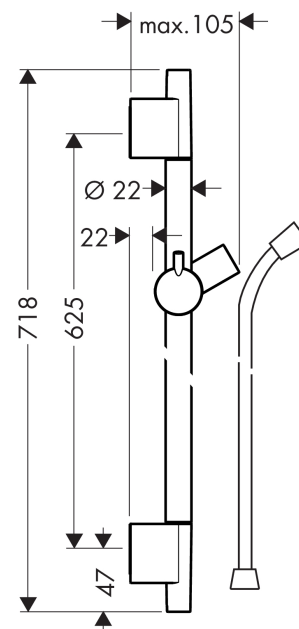

Raindance

Unica'S Puro shower bar 0.65m

Surfaces: **chrome** Art. no. : **28632000**

Description

product features

- wall bar type: chrome-plated brass pipe
- 22 mm width of shower bar
- fully chrome-plated shower slide
- adjustable angle/tilt

consists of

- Isiflex shower hose 1.60m (#28276XXX)

Optional Accessories

- Casetta'S Puro soap dish (#28679XXX)
- Wall bar spacer (#97450XXX)

Article Details

Price excl. VAT

£ 90.00

Product image

Scale drawing

Raindance

Unica'S Puro shower bar 0.65m

Surfaces: **chrome** Art. no. : **28632000**

Installation examples